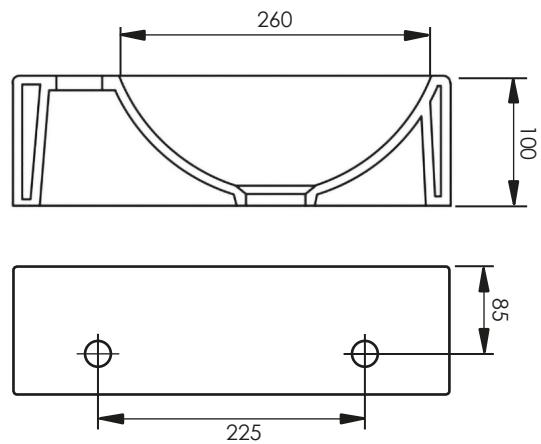

# TECHNICAL DATA SHEET

Matrix Square Wall Hung Basin 40x22cm LH - DCI 4009

# TAVISTOCK

NO.	Description	Product Code	Fixings included	Gross Weight
I	Matrix Square Wall Hung Basin 40x22cm LH	DCI 4009	NO	8KG

## DIMENSIONS

DIAGRAMS NOT TO SCALE | ALL DIMENSIONS IN MM TOLERANCE OF  $\pm 5$ mm  
ALL PRODUCTS CONFORM TO BRITISH STANDARDS

\*Dimensions are subject to change, customers are advised to measure actual product before commencing installation.

\*\*Fixing point dimensions are for guidance only. The positions of fixings must be checked when product is received.