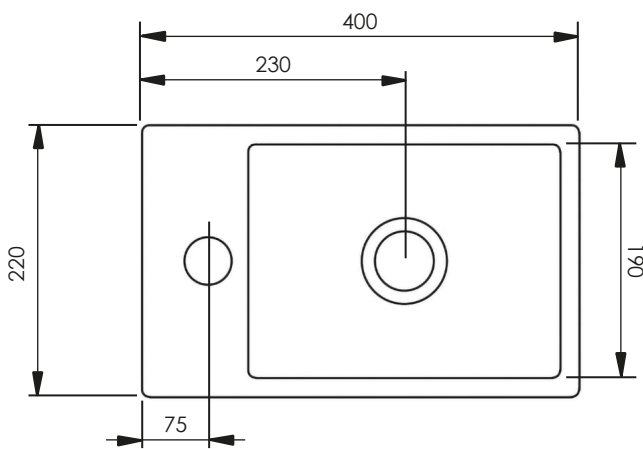

# TECHNICAL DATA SHEET

Matrix Square Wall Hung Basin 40x22cm LH - DCI 4009

# TAVISTOCK

NO.	Description	Product Code	Fixings included	Gross Weight
I	Matrix Square Wall Hung Basin 40x22cm LH	DCI 4009	NO	8KG

## DIMENSIONS

DIAGRAMS NOT TO SCALE | ALL DIMENSIONS IN MM TOLERANCE OF  $\pm 5$ mm  
ALL PRODUCTS CONFORM TO BRITISH STANDARDS

\*Dimensions are subject to change, customers are advised to measure actual product before commencing installation.

\*\*Fixing point dimensions are for guidance only. The positions of fixings must be checked when product is received.